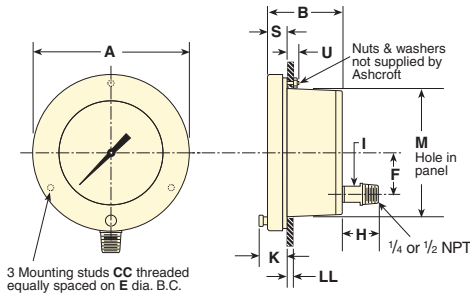

Type 1187, 1188 & 1189

Case Type 1187
4½" Back Connect

Drawings are for representation only.
See dimension table below.

Dial Size Inches	A	B	E	F	H	I	K	M	S	U	CC	LL	Wgt (lbs)
4½	6³/₃₂ (155)	3⁷/₁₆ (87)	5³/₈ (137)	1⁵/₈ (41)	1⁹/₁₆ (40)	5⁸/₁₆ (16)	1³/₃₂ (28)	4⁷/₈ (124)	1¹/₁₆ (17)	3⁴/₁₆ (19)	#10-24	1¹/₁₆-1¹/₄ (2) (6)	2.63 1.2 kg