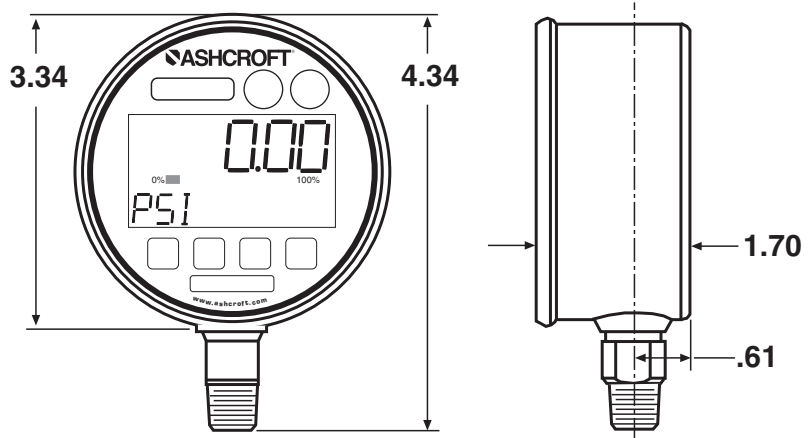

## Types 2089, 2086 & 2084 Precision Digital Test Gauge

### DIMENSIONS

Panel Mounting  
Dimension Drawing